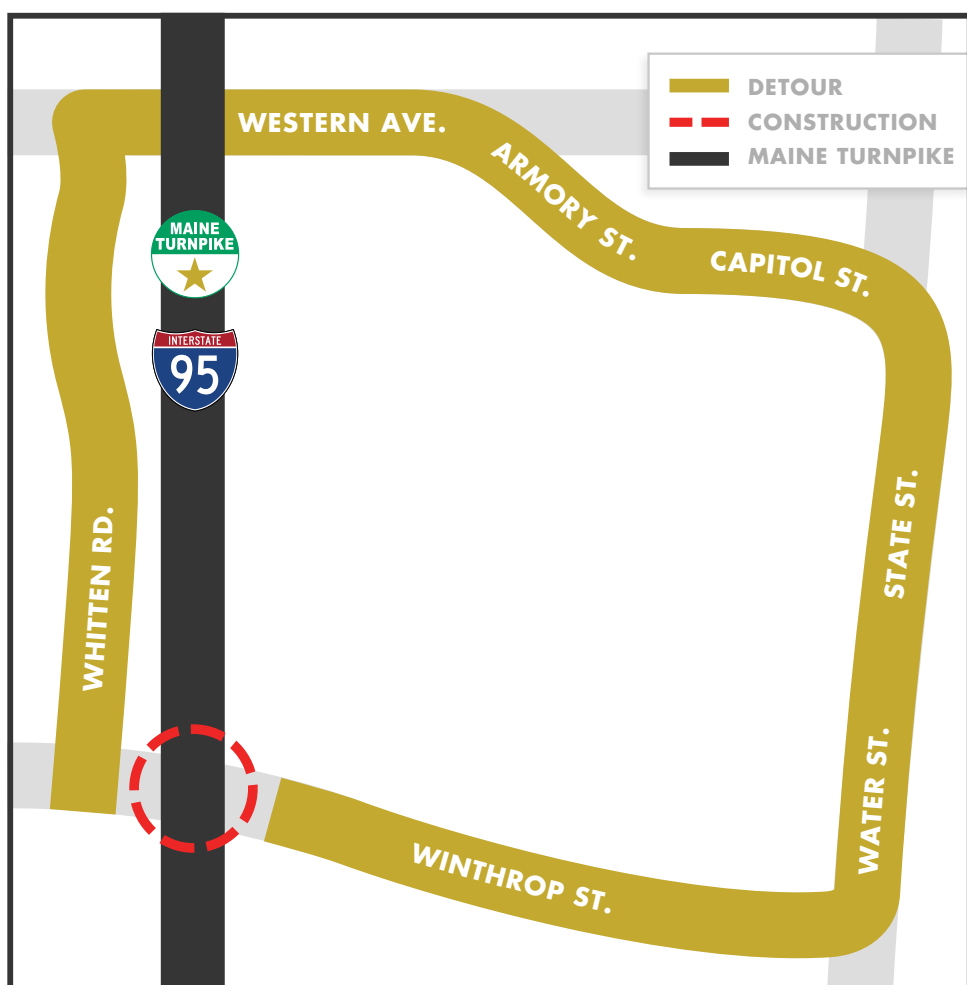

WINTHROP STREET STREET DETOUR

During the closure, drivers should follow the detour along Whitten Road, Western Avenue, Armory Street, Capitol Street, State Street, and Water Street. Please remember to take added time to complete your Winthrop Street trips during this temporary closure. As always, the Maine Turnpike Authority thanks everyone for driving safely.

**Maine
Turnpike
Authority**

www.mainturnpike.com